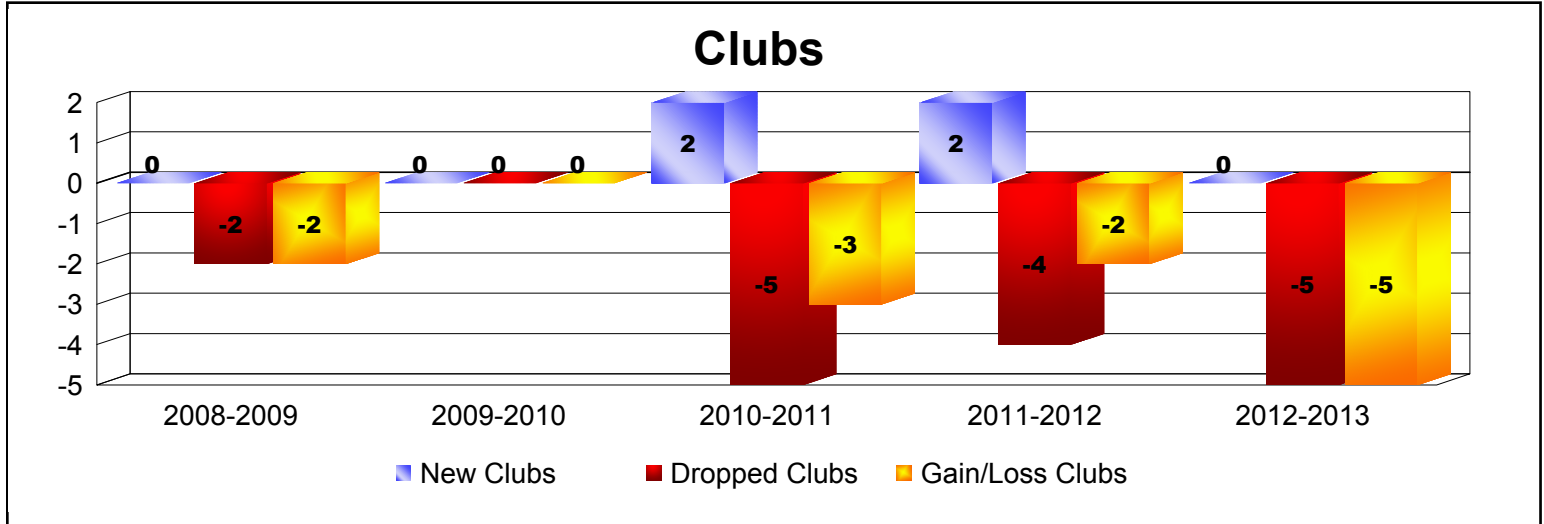

Year	New Clubs	Dropped Clubs	Gain/Loss Clubs	New Members	Charter Members	Reinstate Members	Transfer Members	Total Member Added	Total Members Dropped	Gain/Loss Members
2008-2009	0	-1	-1	48	0	13	2	63	-84	-21
2009-2010	0	-1	-1	39	0	3	2	44	-82	-38
2010-2011	0	0	0	56	0	8	2	66	-41	25
2011-2012	2	0	2	12	45	4	4	65	-72	-7
2012-2013	0	-2	-2	34	0	6	0	40	-74	-34
<b>Average</b>	<b>0</b>	<b>-1</b>	<b>0</b>	<b>38</b>	<b>9</b>	<b>7</b>	<b>2</b>	<b>56</b>	<b>-71</b>	<b>-15</b>

Year	New Clubs	Dropped Clubs	Gain/Loss Clubs	New Members	Charter Members	Reinstate Members	Transfer Members	Total Member Added	Total Members Dropped	Gain/Loss Members
2008-2009	0	-2	-2	21	0	1	0	22	-47	-25
2009-2010	1	0	1	146	20	3	6	175	-165	10
2010-2011	2	0	2	85	52	1	3	141	-105	36
2011-2012	1	0	1	47	25	4	5	81	-76	5
2012-2013	1	-7	-6	78	22	0	2	102	-243	-141
<b>Average</b>	<b>1</b>	<b>-2</b>	<b>-1</b>	<b>75</b>	<b>24</b>	<b>2</b>	<b>3</b>	<b>104</b>	<b>-127</b>	<b>-23</b>

Year	New Clubs	Dropped Clubs	Gain/Loss Clubs	New Members	Charter Members	Reinstate Members	Transfer Members	Total Member Added	Total Members Dropped	Gain/Loss Members
2008-2009	0	-2	-2	26	0	1	1	28	-72	-44
2009-2010	0	0	0	49	0	9	0	58	-69	-11
2010-2011	2	-5	-3	25	40	3	0	68	-88	-20
2011-2012	2	-4	-2	58	41	20	0	119	-128	-9
2012-2013	0	-5	-5	35	1	28	0	64	-122	-58
<b>Average</b>	<b>1</b>	<b>-3</b>	<b>-2</b>	<b>39</b>	<b>16</b>	<b>12</b>	<b>0</b>	<b>67</b>	<b>-96</b>	<b>-28</b>