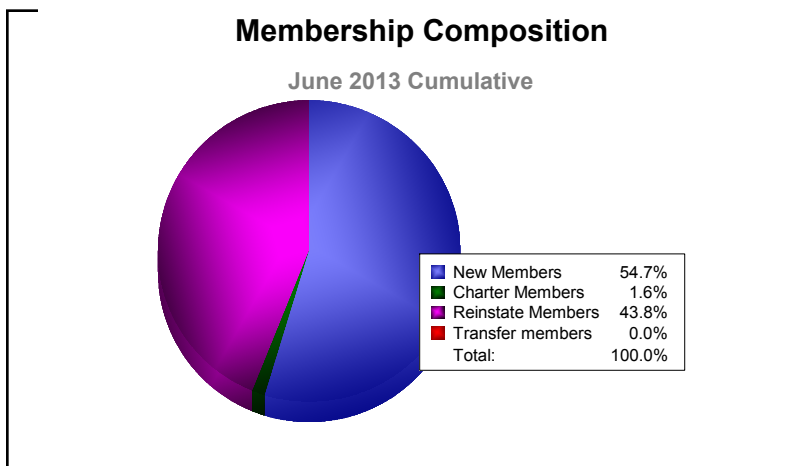

Year	New Clubs	Dropped Clubs	Gain/Loss Clubs	New Members	Charter Members	Reinstate Members	Transfer Members	Total Member Added	Total Members Dropped	Gain/Loss Members
2008-2009	0	-2	-2	26	0	1	1	28	-72	-44
2009-2010	0	0	0	49	0	9	0	58	-69	-11
2010-2011	2	-5	-3	25	40	3	0	68	-88	-20
2011-2012	2	-4	-2	58	41	20	0	119	-128	-9
2012-2013	0	-5	-5	35	1	28	0	64	-122	-58
Average	1	-3	-2	39	16	12	0	67	-96	-28