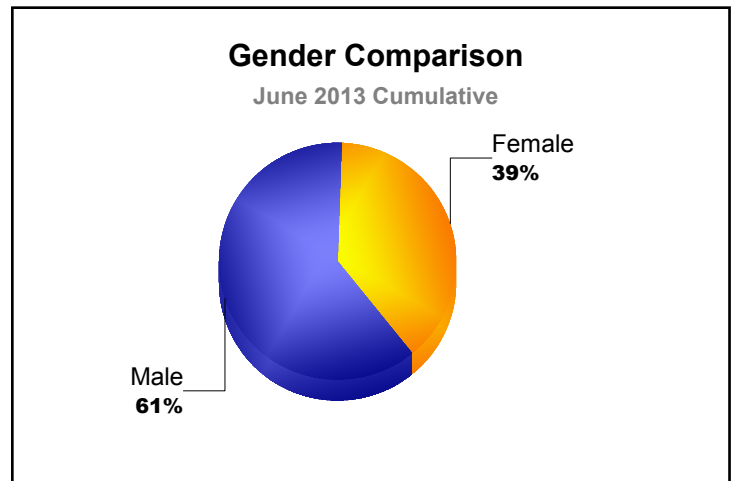

Year	New Clubs	Dropped Clubs	Gain/Loss Clubs	New Members	Charter Members	Reinstate Members	Transfer Members	Total Member Added	Total Members Dropped	Gain/Loss Members
2008-2009	0	-2	-2	21	0	1	0	22	-47	-25
2009-2010	1	0	1	146	20	3	6	175	-165	10
2010-2011	2	0	2	85	52	1	3	141	-105	36
2011-2012	1	0	1	47	25	4	5	81	-76	5
2012-2013	1	-7	-6	78	22	0	2	102	-243	-141
Average	1	-2	-1	75	24	2	3	104	-127	-23