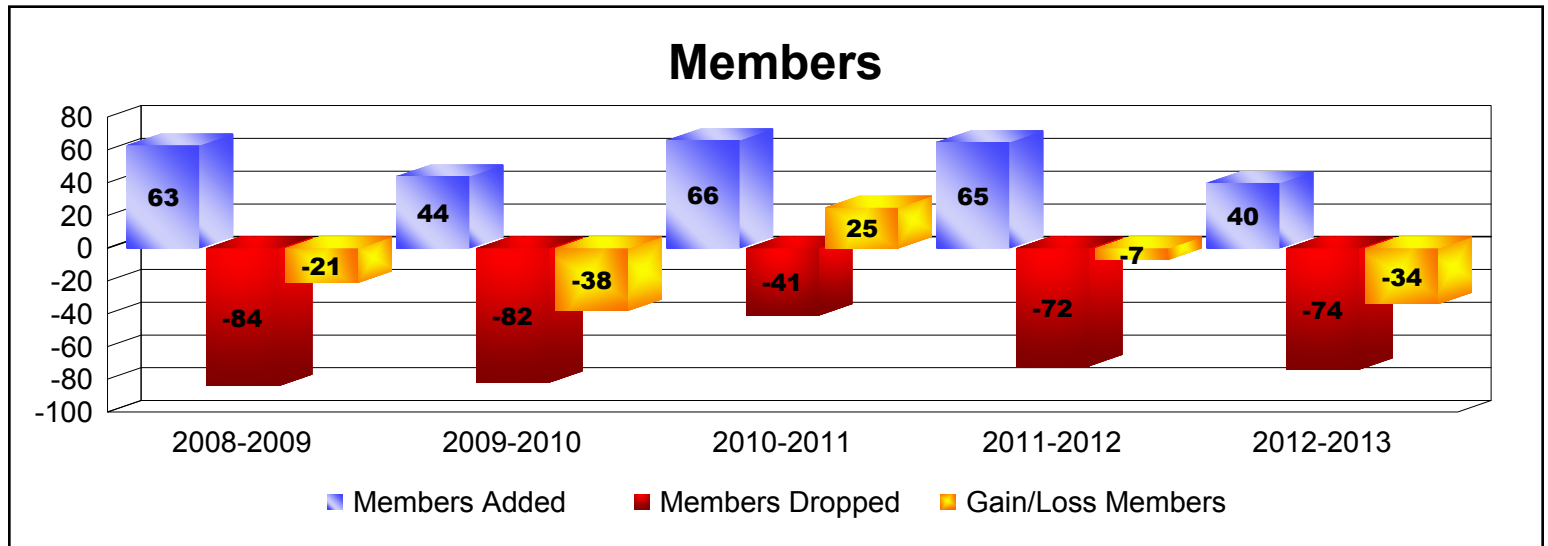

Year	New Clubs	Dropped Clubs	Gain/Loss Clubs	New Members	Charter Members	Reinstate Members	Transfer Members	Total Member Added	Total Members Dropped	Gain/Loss Members
2008-2009	0	-1	-1	48	0	13	2	63	-84	-21
2009-2010	0	-1	-1	39	0	3	2	44	-82	-38
2010-2011	0	0	0	56	0	8	2	66	-41	25
2011-2012	2	0	2	12	45	4	4	65	-72	-7
2012-2013	0	-2	-2	34	0	6	0	40	-74	-34
<b>Average</b>	<b>0</b>	<b>-1</b>	<b>0</b>	<b>38</b>	<b>9</b>	<b>7</b>	<b>2</b>	<b>56</b>	<b>-71</b>	<b>-15</b>

Year	New Clubs	Dropped Clubs	Gain/Loss Clubs	New Members	Charter Members	Reinstate Members	Transfer Members	Total Member Added	Total Members Dropped	Gain/Loss Members
2008-2009	0	-2	-2	21	0	1	0	22	-47	-25
2009-2010	1	0	1	146	20	3	6	175	-165	10
2010-2011	2	0	2	85	52	1	3	141	-105	36
2011-2012	1	0	1	47	25	4	5	81	-76	5
2012-2013	1	-7	-6	78	22	0	2	102	-243	-141
<b>Average</b>	<b>1</b>	<b>-2</b>	<b>-1</b>	<b>75</b>	<b>24</b>	<b>2</b>	<b>3</b>	<b>104</b>	<b>-127</b>	<b>-23</b>