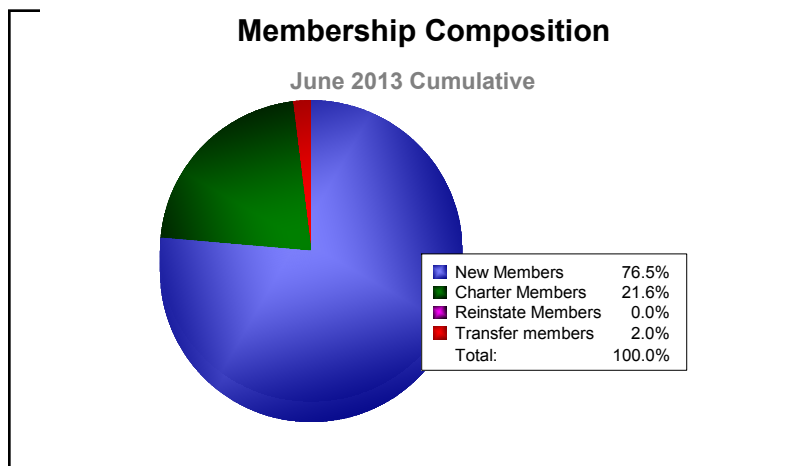

Year	New Clubs	Dropped Clubs	Gain/Loss Clubs	New Members	Charter Members	Reinstate Members	Transfer Members	Total Member Added	Total Members Dropped	Gain/Loss Members
2008-2009	0	-1	-1	48	0	13	2	63	-84	-21
2009-2010	0	-1	-1	39	0	3	2	44	-82	-38
2010-2011	0	0	0	56	0	8	2	66	-41	25
2011-2012	2	0	2	12	45	4	4	65	-72	-7
2012-2013	0	-2	-2	34	0	6	0	40	-74	-34
<b>Average</b>	<b>0</b>	<b>-1</b>	<b>0</b>	<b>38</b>	<b>9</b>	<b>7</b>	<b>2</b>	<b>56</b>	<b>-71</b>	<b>-15</b>

Year	New Clubs	Dropped Clubs	Gain/Loss Clubs	New Members	Charter Members	Reinstate Members	Transfer Members	Total Member Added	Total Members Dropped	Gain/Loss Members
2008-2009	0	-2	-2	21	0	1	0	22	-47	-25
2009-2010	1	0	1	146	20	3	6	175	-165	10
2010-2011	2	0	2	85	52	1	3	141	-105	36
2011-2012	1	0	1	47	25	4	5	81	-76	5
2012-2013	1	-7	-6	78	22	0	2	102	-243	-141
<b>Average</b>	<b>1</b>	<b>-2</b>	<b>-1</b>	<b>75</b>	<b>24</b>	<b>2</b>	<b>3</b>	<b>104</b>	<b>-127</b>	<b>-23</b>