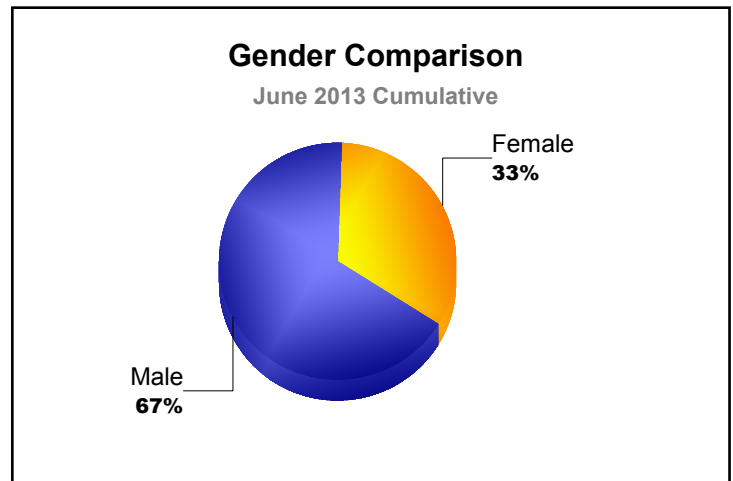

Year	New Clubs	Dropped Clubs	Gain/Loss Clubs	New Members	Charter Members	Reinstate Members	Transfer Members	Total Member Added	Total Members Dropped	Gain/Loss Members
2008-2009	0	-2	-2	26	0	1	1	28	-72	-44
2009-2010	0	0	0	49	0	9	0	58	-69	-11
2010-2011	2	-5	-3	25	40	3	0	68	-88	-20
2011-2012	2	-4	-2	58	41	20	0	119	-128	-9
2012-2013	0	-5	-5	35	1	28	0	64	-122	-58
Average	1	-3	-2	39	16	12	0	67	-96	-28