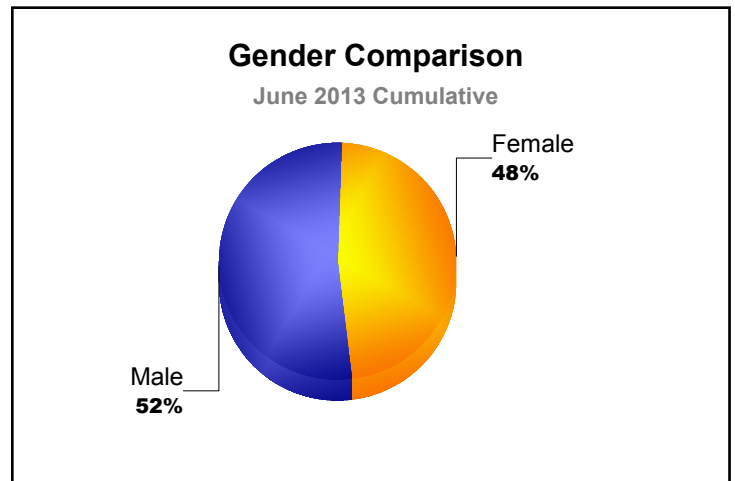

Year	New Clubs	Dropped Clubs	Gain/Loss Clubs	New Members	Charter Members	Reinstate Members	Transfer Members	Total Member Added	Total Members Dropped	Gain/Loss Members
2008-2009	0	-1	-1	48	0	13	2	63	-84	-21
2009-2010	0	-1	-1	39	0	3	2	44	-82	-38
2010-2011	0	0	0	56	0	8	2	66	-41	25
2011-2012	2	0	2	12	45	4	4	65	-72	-7
2012-2013	0	-2	-2	34	0	6	0	40	-74	-34
<b>Average</b>	<b>0</b>	<b>-1</b>	<b>0</b>	<b>38</b>	<b>9</b>	<b>7</b>	<b>2</b>	<b>56</b>	<b>-71</b>	<b>-15</b>