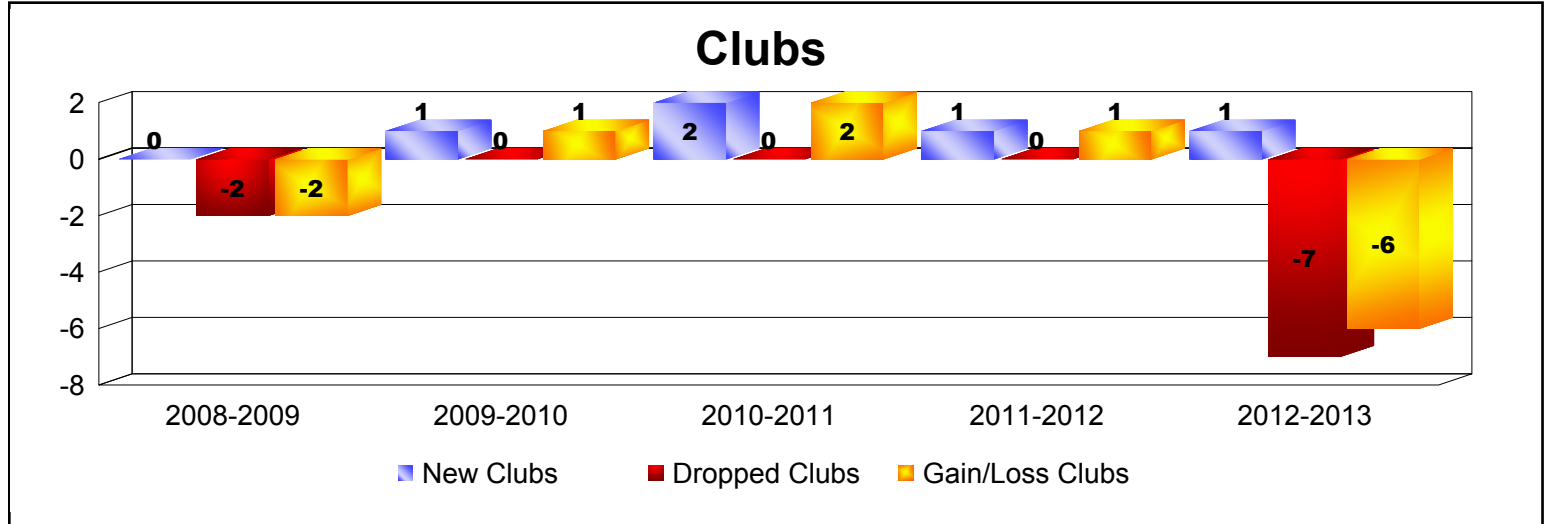

Year	New Clubs	Dropped Clubs	Gain/Loss Clubs	New Members	Charter Members	Reinstate Members	Transfer Members	Total Member Added	Total Members Dropped	Gain/Loss Members
2008-2009	0	-1	-1	48	0	13	2	63	-84	-21
2009-2010	0	-1	-1	39	0	3	2	44	-82	-38
2010-2011	0	0	0	56	0	8	2	66	-41	25
2011-2012	2	0	2	12	45	4	4	65	-72	-7
2012-2013	0	-2	-2	34	0	6	0	40	-74	-34
<b>Average</b>	<b>0</b>	<b>-1</b>	<b>0</b>	<b>38</b>	<b>9</b>	<b>7</b>	<b>2</b>	<b>56</b>	<b>-71</b>	<b>-15</b>

Year	New Clubs	Dropped Clubs	Gain/Loss Clubs	New Members	Charter Members	Reinstate Members	Transfer Members	Total Member Added	Total Members Dropped	Gain/Loss Members
2008-2009	0	-2	-2	21	0	1	0	22	-47	-25
2009-2010	1	0	1	146	20	3	6	175	-165	10
2010-2011	2	0	2	85	52	1	3	141	-105	36
2011-2012	1	0	1	47	25	4	5	81	-76	5
2012-2013	1	-7	-6	78	22	0	2	102	-243	-141
<b>Average</b>	<b>1</b>	<b>-2</b>	<b>-1</b>	<b>75</b>	<b>24</b>	<b>2</b>	<b>3</b>	<b>104</b>	<b>-127</b>	<b>-23</b>