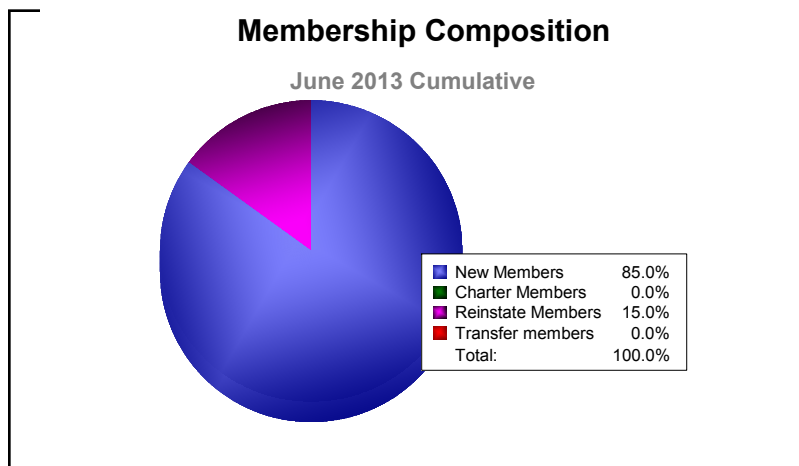

Year	New Clubs	Dropped Clubs	Gain/Loss Clubs	New Members	Charter Members	Reinstate Members	Transfer Members	Total Member Added	Total Members Dropped	Gain/Loss Members
2008-2009	0	-1	-1	48	0	13	2	63	-84	-21
2009-2010	0	-1	-1	39	0	3	2	44	-82	-38
2010-2011	0	0	0	56	0	8	2	66	-41	25
2011-2012	2	0	2	12	45	4	4	65	-72	-7
2012-2013	0	-2	-2	34	0	6	0	40	-74	-34
<b>Average</b>	<b>0</b>	<b>-1</b>	<b>0</b>	<b>38</b>	<b>9</b>	<b>7</b>	<b>2</b>	<b>56</b>	<b>-71</b>	<b>-15</b>

Year	New Clubs	Dropped Clubs	Gain/Loss Clubs	New Members	Charter Members	Reinstate Members	Transfer Members	Total Member Added	Total Members Dropped	Gain/Loss Members
2008-2009	0	-2	-2	21	0	1	0	22	-47	-25
2009-2010	1	0	1	146	20	3	6	175	-165	10
2010-2011	2	0	2	85	52	1	3	141	-105	36
2011-2012	1	0	1	47	25	4	5	81	-76	5
2012-2013	1	-7	-6	78	22	0	2	102	-243	-141
<b>Average</b>	<b>1</b>	<b>-2</b>	<b>-1</b>	<b>75</b>	<b>24</b>	<b>2</b>	<b>3</b>	<b>104</b>	<b>-127</b>	<b>-23</b>